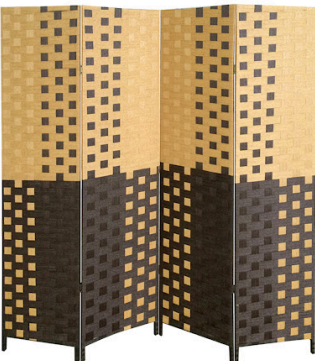

PRODUCT CODE: AC20 - BR

NAME: FOLDABLE PARTITION BEIGE & DARK BROWN

COLOUR: BEIGE & DARK BROWN

MATERIAL: RATTAN

SUITABILITY: INDOOR

DIMENSION: 1800mm(D) x 1800mm(H)
Recommended opened up length: 1500mm

PRESS TO VIEW: <https://www.eventspartner.com.sg/product/foldable-partition/>
EVENT IMAGE

1-3 DAYS RATE: $45.00

4-6 DAYS RATE: $55.00