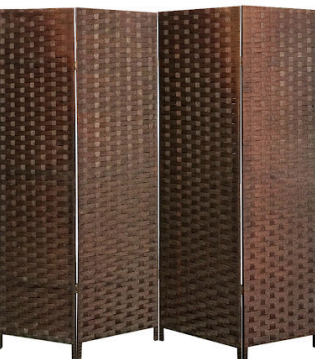

PRODUCT CODE: AC20 - DBR

NAME: FOLDABLE PARTITION DARK BROWN

COLOUR: DARK BROWN

MATERIAL: RATTAN

SUITABILITY: INDOOR

DIMENSION: 1800mm(D) x 1800mm(H)
Recommended opened up length: 1500mm

PRESS TO VIEW: <https://www.eventspartner.com.sg/product/foldable-partition-2/>
EVENT IMAGE

1-3 DAYS RATE: $45.00

4-6 DAYS RATE: $55.00