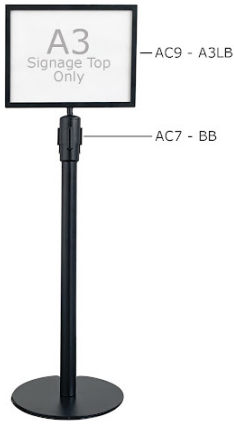

PRODUCT CODE: AC9 - A3LB

NAME: QUEUE POLE SIGNAGE BLACK – LANDSCAPE (A3)

COLOUR: BLACK

MATERIAL: POWDER COATED STEEL & ACRYLIC

SUITABILITY: INDOOR & OUTDOOR

DIMENSION: Signage: 430mm(W) x 300mm(H)
Display: 390mm(W) x 270mm(H)
* SIGNAGE ONLY. QUEUE POLE STAND RENT SEPARATELY

PRESS TO VIEW: <https://www.eventspartner.com.sg/product/queue-pole-signage-black-landscape-a3/>
EVENT IMAGE

1-3 DAYS RATE: $8.50

4-6 DAYS RATE: $10.00