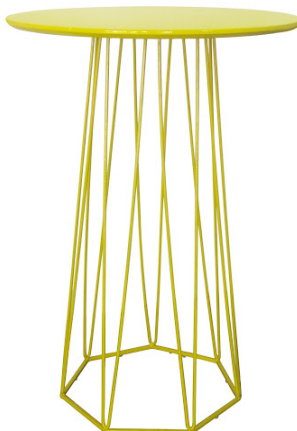

1-3 DAYS RATE: \$51.00

4-6 DAYS RATE: \$60.00

PRODUCT CODE: BT6 - BY

NAME: HEXAGON™ BAR TABLE YELLOW

COLOUR: YELLOW

MATERIAL: ABS PLASTIC TOP / POWDER COATED FRAME

SUITABILITY: INDOOR

DIMENSION: 700mm(W) x 700mm(D) x 1050mm(H)