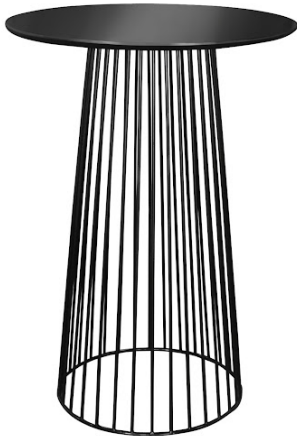

PRODUCT CODE: BT5 - B - RB

NAME: REPLICA BIRDCAGE BAR TABLE & ROUND TOP – BLACK

COLOUR: BLACK BODY / BLACK TOP

MATERIAL: MDF TOP / POWDER COATED STEEL FRAME

SUITABILITY: INDOOR

DIMENSION: 700mm(W) x 700mm(D) x 1020mm(H)

PRESS TO VIEW: <https://www.eventspartner.com.sg/product/replica-birdcage-bar-table/>
EVENT IMAGE

1-3 DAYS RATE: $45.00

4-6 DAYS RATE: $55.00