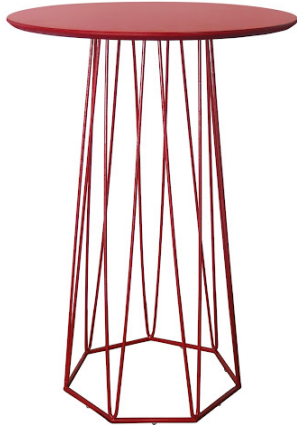

PRODUCT CODE: BT6 - BR

NAME: HEXAGON™ BAR TABLE RED

COLOUR: RED

MATERIAL: ABS PLASTIC TOP / POWDER COATED FRAME

SUITABILITY: INDOOR

DIMENSION: 700mm(W) x 700mm(D) x 1050mm(H)

PRESS TO VIEW: <https://www.eventspartner.com.sg/product/hexagon-bar-table/>
EVENT IMAGE

1-3 DAYS RATE: $51.00

4-6 DAYS RATE: $60.00