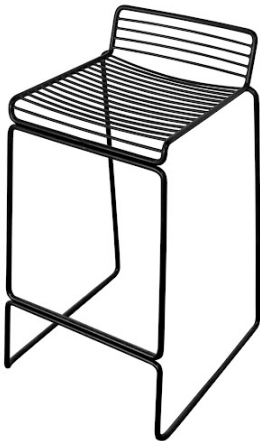

PRODUCT CODE: BS19 - B

NAME: STUDIOS WIRE BARSTOOL BLACK

COLOUR: BLACK

MATERIAL: POWDER COATED STEEL

SUITABILITY: INDOOR

DIMENSION: 440mm(W) x 420mm(D) x 760mm(H)
MAX SEAT HEIGHT: 650mm(H)

PRESS TO VIEW: <https://www.eventspartner.com.sg/product/studios-wire-barstool/>
EVENT IMAGE

1-3 DAYS RATE: $34.00

4-6 DAYS RATE: $40.00