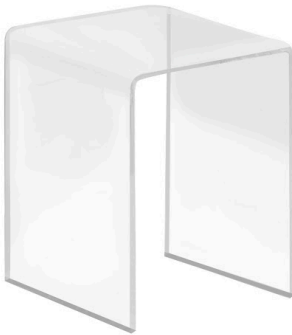

PRODUCT CODE: CT8 - C

NAME: REPLICA MUJI ACRYLIC SIDE TABLE TRANSPARENT

COLOUR: TRANSPARENT

MATERIAL: ACRYLIC

SUITABILITY: INDOOR & OUTDOOR

DIMENSION: 300mm(W) x 300mm(D) x 450mm(H)

PRESS TO VIEW: <https://www.eventspartner.com.sg/product/replica-muji-acrylic-side-table-2/>
EVENT IMAGE

1-3 DAYS RATE: $15.00

4-6 DAYS RATE: $20.00

PREMIUM