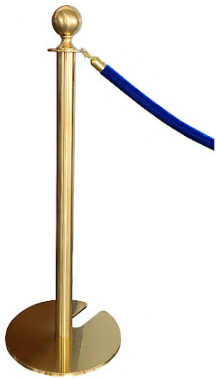

PRODUCT CODE: AC7 - CGBL

NAME: CLASSIC GOLD POLE WITH BLUE ROPE

COLOUR: GOLD POLE / BLUE ROPE

MATERIAL: STAINLESS STEEL & VELVET ROPE

SUITABILITY: INDOOR & OUTDOOR

DIMENSION: 360mm(W) x 360mm(D) x 980mm(H)
Rope Length is 1.7m
Recommended Rope Length Usage is 1.3m

PRESS TO VIEW: <https://www.eventspartner.com.sg/product/classic-gold-pole-with-blue-rope/>
EVENT IMAGE

1-3 DAYS RATE: $20.00

4-6 DAYS RATE: $25.00