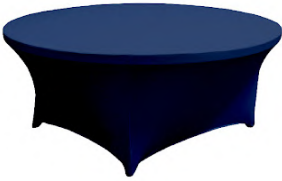

PRESS TO VIEW: <https://www.eventspartner.com.sg/product/6ft-round-blue-spandex-table/>
EVENT IMAGE

1-3 DAYS RATE: $68.00

4-6 DAYS RATE: $80.00

PRODUCT CODE: TB11 - LB

NAME: 3FT SQUARE BLACK LINEN TABLE

COLOUR: BLACK

MATERIAL: HIGH DENSITY POLYETHYLENE / STEEL FRAME & LINEN CLOTH

SUITABILITY: INDOOR & OUTDOOR

DIMENSION: 860mm(W) x 860mm(D) x 740mm(H)