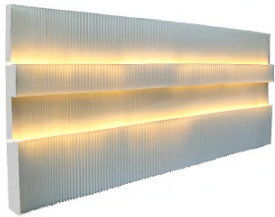

PRODUCT CODE: AC36 - KBR

NAME: KRAFT FLUTED PARTITION WALL – BROWN

COLOUR: BROWN

MATERIAL: ECO-FRIENDLY HONEYCOMB PAPERBOARD

SUITABILITY: INDOOR

DIMENSION: 235mm(W) x 5000mm(D) x 2200mm(H)
Adjustable Length: 3500mm(D) to 5500mm(D)

PRESS TO VIEW: <https://eventspartner.com.sg/product/kraft-fluted-wall-partition-brown/>
EVENT IMAGE

1-3 DAYS RATE: $850.00

4-6 DAYS RATE: $1000.00

PREMIUM