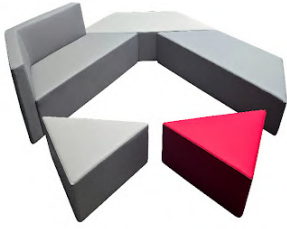

PREMIUM

PRODUCT CODE: SF12 - SET

NAME: TRIBO LOUNGE FORMA SET

COLOUR: LIGHT GREY / DARK GREY / RED

MATERIAL: DESIGNER GRADED SYNTHETIC LEATHER WITH SMOOTH FINISH

SUITABILITY: INDOOR

DIMENSION: Triangle: 530mm(W) X 740mm(D) X 400mm(H)
Without Backrest: 530mm(W) X 740mm-1480mm(D) X 400mm(H)
With Backrest Product Size: 530mm(W) X 1480mm(D) x 720mm(H)
With Backrest Seat Measurement: 430mm(W) X 740-1480mm(D) X 400mm(H)

PRESS TO VIEW: <https://www.eventspartner.com.sg/product/tribo-lounge-forma-set/>
EVENT IMAGE

1-3 DAYS RATE: $510.00

4-6 DAYS RATE: $600.00

PRODUCT CODE: SF13 - SB

NAME: REPLICA SWAN CHAIR – SINGLE SEATER – BLACK

COLOUR: BLACK / SILVER LEGS

MATERIAL: SYNTHETIC LEATHER & SATIN POLISHED ALUMINIUM

SUITABILITY: INDOOR

DIMENSION: Product Size: 610mm(W) x 710mm(D) x 770mm(H)
Seat Measurement: 445mm(W) x 465mm(D) x 440mm(H)