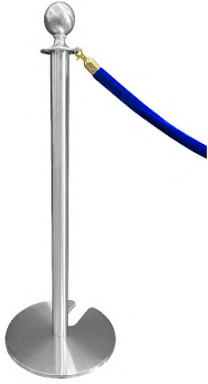

PRODUCT CODE: AC7 - CSBL

NAME: CLASSIC SILVER POLE WITH BLUE ROPE

COLOUR: SILVER POLE / BLUE ROPE

MATERIAL: STAINLESS STEEL & VELVET ROPE

SUITABILITY: INDOOR & OUTDOOR

DIMENSION: 360mm(W) x 360mm(D) x 980mm(H)
Rope Length is 1.7m
Recommended Rope Length Usage is 1.3m

PRESS TO VIEW: <https://www.eventspartner.com.sg/product/classic-silver-pole-with-blue-robe/>
EVENT IMAGE

1-3 DAYS RATE: $20.00

4-6 DAYS RATE: $25.00