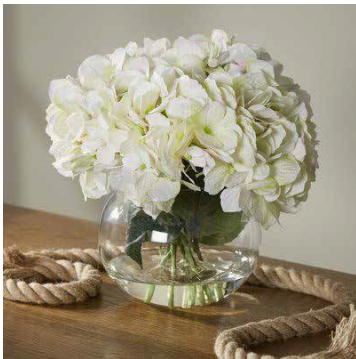

NAME: HYDRANGEA IN SQUARE GLASS

COLOUR: BLUE

MATERIAL: GLASS VASE

SUITABILITY: INDOOR

DIMENSION: Approximately: 12cm (Height) x 12cm (Diameter)

* Dimension indicated is for the vase/flowerpot, not the overall centerpiece.

* Fresh flowers are perishable. Keep indoors at 20-22°C with air-conditioning

* Use within 48 hours upon delivery.

PRESS TO VIEW: <https://www.eventspartner.com.sg/product/hydrangea-in-square-glass/>
EVENT IMAGE

1-3 DAYS RATE: $75.00

4-6 DAYS RATE: -

PRODUCT CODE: FL06 - HYD