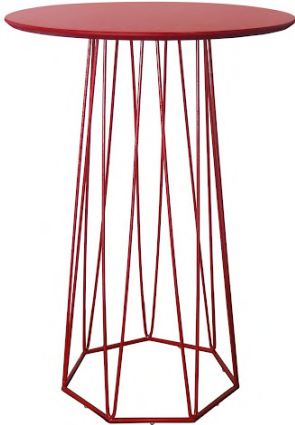

PRODUCT CODE: BT6 - BR

NAME: HEXAGON™ BAR TABLE RED

COLOUR: RED

MATERIAL: ABS PLASTIC TOP / POWDER COATED FRAME

SUITABILITY: INDOOR

DIMENSION: 700mm(W) x 700mm(D) x 1050mm(H)

PRESS TO VIEW: <https://www.eventspartner.com.sg/product/hexagon-bar-table/>
EVENT IMAGE

1-3 DAYS RATE: $51.00

4-6 DAYS RATE: $60.00