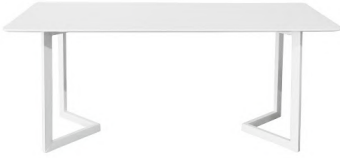

PRODUCT CODE: TB25 - LW

NAME: CRESS LONG TABLE

COLOUR: WHITE

MATERIAL: MDF TOP / POWDER COATED STEEL LEGS

SUITABILITY: INDOOR

DIMENSION: 700mm(W) x 1700mm(D) x 740mm(H)

PRESS TO VIEW: <https://www.eventspartner.com.sg/product/cress-long-table/>
EVENT IMAGE

1-3 DAYS RATE: $75.00

4-6 DAYS RATE: $90.00

PRODUCT CODE: TB26 - LBR

NAME: ESSAX TRAINING TABLE

COLOUR: SILVER LEGS / WOOD TOP

MATERIAL: WOOD TABLE TOP / STAINLESS STEEL FRAME

SUITABILITY: INDOOR

DIMENSION: 550mm(W) x 1600mm(D) x 750mm(H)