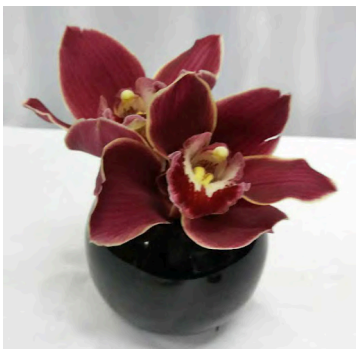

NAME: ORCHID IN GLASS

COLOUR: WHITE

MATERIAL: GLASS VASE

SUITABILITY: INDOOR

DIMENSION: Approximately: 10cm (Height) x 10cm (Diameter)

* Dimension indicated is for the vase/flowerpot, not the overall centerpiece.

* Fresh flowers are perishable. Keep indoors at 20-22°C with air-conditioning

* Use within 48 hours upon delivery.

PRESS TO VIEW: <https://www.eventspartner.com.sg/product/orchid-in-glass/>
EVENT IMAGE

1-3 DAYS RATE: $70.00

4-6 DAYS RATE: -

PRODUCT CODE: FL46 - ORCH

NAME: ORCHID IN FISHBOWL

COLOUR: MAROON

MATERIAL: GLASS FISHBOWL

SUITABILITY: INDOOR

DIMENSION: Approximately: 8cm (Diameter)

* Dimension indicated is for the vase/flowerpot, not the overall centerpiece.

* Fresh flowers are perishable. Keep indoors at 20-22°C with air-conditioning

* Use within 48 hours upon delivery.

PRESS TO VIEW: <https://www.eventspartner.com.sg/product/orchid-in-fishbowl-2/>
EVENT IMAGE

1-3 DAYS RATE: $30.00

4-6 DAYS RATE: -

PRODUCT CODE: FL47 - ORCH