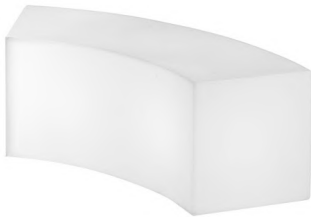

PRODUCT CODE: LT11 - CBW

NAME: ILLUMINATED CURVE BENCH

COLOUR: WHITE

MATERIAL: POLYETHYLENE

SUITABILITY: INDOOR & OUTDOOR

DIMENSION: 400mm(W) x 1200mm(D) x 400mm(H)

PRESS TO VIEW: <https://www.eventspartner.com.sg/product/illuminated-curve-bench-lt11-cbw/>
EVENT IMAGE

1-3 DAYS RATE: $75.00

4-6 DAYS RATE: $90.00