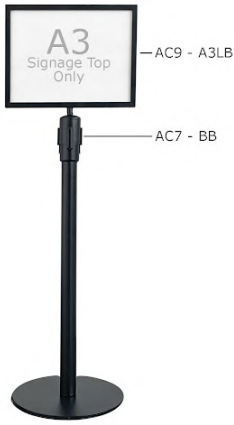

PRODUCT CODE: AC9 - A3LB

NAME: QUEUE POLE SIGNAGE BLACK – LANDSCAPE (A3)

COLOUR: BLACK

MATERIAL: POWDER COATED STEEL & ACRYLIC

SUITABILITY: INDOOR & OUTDOOR

DIMENSION: Signage: 430mm(W) x 300mm(H)
Display: 390mm(W) x 270mm(H)
* SIGNAGE ONLY. QUEUE POLE STAND RENT SEPARATELY

PRESS TO VIEW: <https://www.eventspartner.com.sg/product/queue-pole-signage-black-landscape-a3/>
EVENT IMAGE

1-3 DAYS RATE: $8.50

4-6 DAYS RATE: $10.00