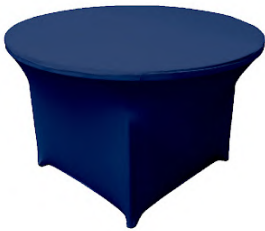

PRESS TO VIEW: <https://www.eventspartner.com.sg/product/4ft-round-blue-spandex-table/>
EVENT IMAGE

1-3 DAYS RATE: $34.00

4-6 DAYS RATE: $40.00

PRODUCT CODE: TB9 - LB

NAME: 5FT ROUND BLACK LINEN TABLE

COLOUR: BLACK

MATERIAL: HIGH DENSITY POLYETHYLENE / STEEL FRAME & LINEN CLOTH

SUITABILITY: INDOOR & OUTDOOR

DIMENSION: 1520mm(W) x 1520mm(D) x 740mm(H)