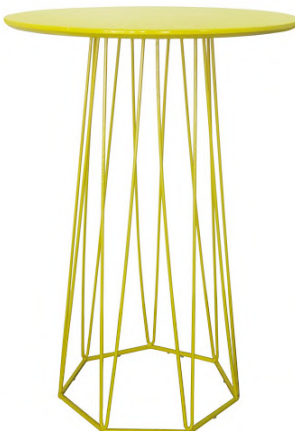

1-3 DAYS RATE: \$51.00

4-6 DAYS RATE: \$60.00

PRODUCT CODE: BT6 - BY

NAME: HEXAGON™ BAR TABLE YELLOW

COLOUR: YELLOW

MATERIAL: ABS PLASTIC TOP / POWDER COATED FRAME

SUITABILITY: INDOOR

DIMENSION: 700mm(W) x 700mm(D) x 1050mm(H)