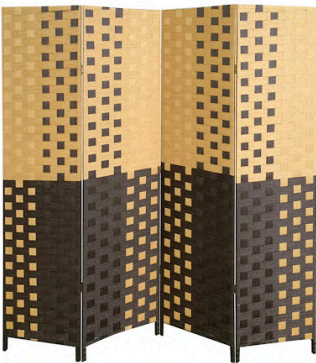

PRODUCT CODE: AC20 - BR

NAME: FOLDABLE PARTITION BEIGE & DARK BROWN

COLOUR: BEIGE & DARK BROWN

MATERIAL: RATTAN

SUITABILITY: INDOOR

DIMENSION: 1800mm(D) x 1800mm(H)
Recommended opened up length: 1500mm

PRESS TO VIEW: <https://www.eventspartner.com.sg/product/foldable-partition/>
EVENT IMAGE

1-3 DAYS RATE: $45.00

4-6 DAYS RATE: $55.00