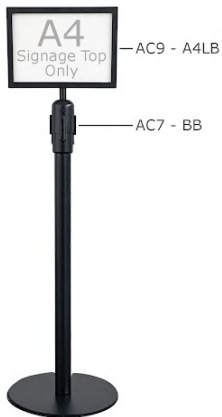

PRODUCT CODE: AC9 - A4LB

NAME: QUEUE POLE SIGNAGE BLACK – LANDSCAPE (A4)

COLOUR: BLACK

MATERIAL: POWDER COATED STEEL & ACRYLIC

SUITABILITY: INDOOR & OUTDOOR

DIMENSION: Signage: 310mm(W) x 220mm(H)
Display: 275mm(W) x 180mm(H)
* SIGNAGE ONLY. QUEUE POLE STAND RENT SEPARATELY

PRESS TO VIEW: <https://www.eventspartner.com.sg/product/queue-pole-signage-black-landscape-a4/>
EVENT IMAGE

1-3 DAYS RATE: $8.50

4-6 DAYS RATE: $10.00