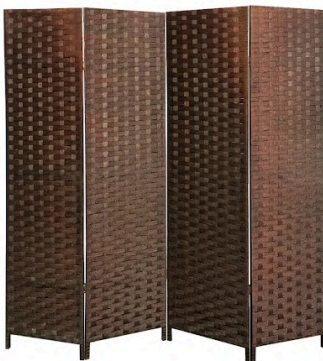

PRODUCT CODE: AC20 - DBR

NAME: FOLDABLE PARTITION DARK BROWN

COLOUR: DARK BROWN

MATERIAL: RATTAN

SUITABILITY: INDOOR

DIMENSION: 1800mm(D) x 1800mm(H)
Recommended opened up length: 1500mm

PRESS TO VIEW: <https://www.eventspartner.com.sg/product/foldable-partition-2/>
EVENT IMAGE

1-3 DAYS RATE: $45.00

4-6 DAYS RATE: $55.00