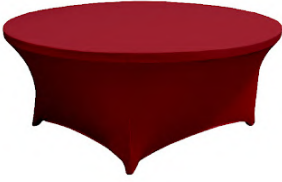

NAME: 6FT ROUND RED SPANDEX TABLE

COLOUR: MAROON RED

MATERIAL: HIGH DENSITY POLYETHYLENE / STEEL FRAME & SPANDEX CLOTH

SUITABILITY: INDOOR & OUTDOOR

DIMENSION: 1800mm(W) x 1800mm(D) x 740mm(H)

PRESS TO VIEW: <https://www.eventspartner.com.sg/product/6ft-round-red-spandex-table/>
EVENT IMAGE