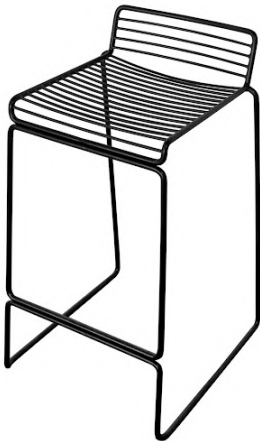

PRODUCT CODE: BS19 - B

NAME: STUDIOS WIRE BARSTOOL BLACK

COLOUR: BLACK

MATERIAL: POWDER COATED STEEL

SUITABILITY: INDOOR

DIMENSION: 440mm(W) x 420mm(D) x 760mm(H)
MAX SEAT HEIGHT: 650mm(H)

PRESS TO VIEW: <https://www.eventspartner.com.sg/product/studios-wire-barstool/>
EVENT IMAGE

1-3 DAYS RATE: $34.00

4-6 DAYS RATE: $40.00