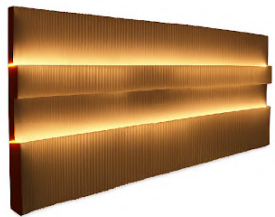

PRODUCT CODE: AC36 - KLW

NAME: KRAFT FLUTED PARTITION WALL – GLOW – WHITE

COLOUR: WHITE

MATERIAL: ECO-FRIENDLY HONEYCOMB PAPERBOARD

SUITABILITY: INDOOR

DIMENSION: 235mm(W) x 5000mm(D) x 2200mm(H)
Adjustable Length: 3500mm(D) to 5500mm(D)

PRESS TO VIEW: <https://eventspartner.com.sg/product/kraft-fluted-wall-partition-glow-white/>
EVENT IMAGE

1-3 DAYS RATE: $1000.00

4-6 DAYS RATE: $1200.00

PREMIUM

PRODUCT CODE: AC36 - KLBR

NAME: KRAFT FLUTED PARTITION WALL – GLOW – BROWN

COLOUR: BROWN

MATERIAL: ECO-FRIENDLY HONEYCOMB PAPERBOARD

SUITABILITY: INDOOR

DIMENSION: 235mm(W) x 5000mm(D) x 2200mm(H)
Adjustable Length: 3500mm(D) to 5500mm(D)

PRESS TO VIEW: <https://eventspartner.com.sg/product/kraft-fluted-wall-partition-glow-brown/>
EVENT IMAGE

1-3 DAYS RATE: $1000.00

4-6 DAYS RATE: $1200.00