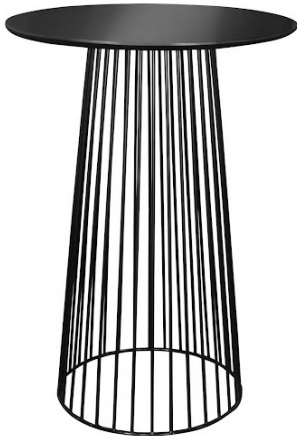

PRODUCT CODE: BT5 - B - RB

NAME: REPLICA BIRDCAGE BAR TABLE & ROUND TOP – BLACK

COLOUR: BLACK BODY / BLACK TOP

MATERIAL: MDF TOP / POWDER COATED STEEL FRAME

SUITABILITY: INDOOR

DIMENSION: 700mm(W) x 700mm(D) x 1020mm(H)

PRESS TO VIEW: <https://www.eventspartner.com.sg/product/replica-birdcage-bar-table/>
EVENT IMAGE

1-3 DAYS RATE: $45.00

4-6 DAYS RATE: $55.00