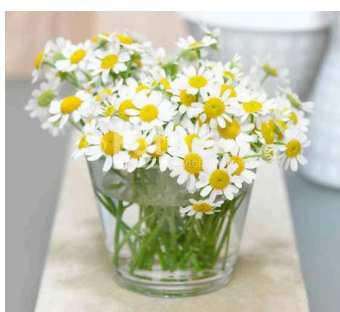

NAME: ROSE & BABY'S BREATHE IN BLACK VASE (VASE TEMPORARY OUT OF STOCK)

COLOUR: RED ROSE / WHITE BABY'S BREATHE

MATERIAL: GLASS VASE

SUITABILITY: INDOOR

DIMENSION: Approximately: 15cm (Diameter)

* Dimensions refer to vase/flowerpot, not full centerpiece

* Fresh flowers are perishable; keep indoors at 20-22°C with air-conditioning

* Add ice cubes with water as needed | * Use within 48 hours upon delivery

* Colour subject to seasonal availability; alternate colour may be used

PRESS TO VIEW: <https://www.eventspartner.com.sg/product/rose-babys-breathe-in-gold-vase/>
EVENT IMAGE

1-3 DAYS RATE: $40.00

4-6 DAYS RATE: -

PRODUCT CODE: FL28 - TNCM