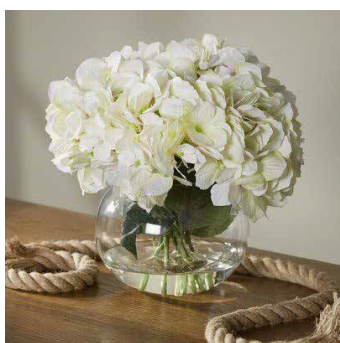

NAME: HYDRANGEA IN SQUARE GLASS

COLOUR: BLUE

MATERIAL: GLASS VASE

SUITABILITY: INDOOR

DIMENSION: Approximately: 12cm (Height) x 12cm (Diameter)
* Dimensions refer to vase/flowerpot, not full centerpiece
* Fresh flowers are perishable; keep indoors at 20-22°C with air-conditioning
* Add ice cubes with water as needed | * Use within 48 hours upon delivery
* Colour subject to seasonal availability; alternate colour may be used

PRESS TO VIEW: <https://www.eventspartner.com.sg/product/hydrangea-in-square-glass/>
EVENT IMAGE

1-3 DAYS RATE: $75.00

4-6 DAYS RATE: -

PRODUCT CODE: FL06 - HYD