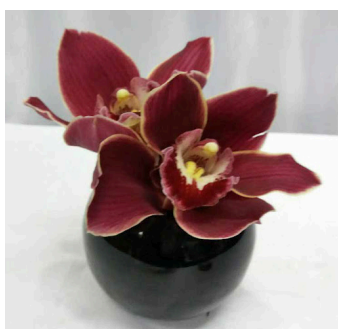

MATERIAL: GLASS VASE

SUITABILITY: INDOOR

DIMENSION: Approximately: 10cm (Height) x 10cm (Diameter)
* Dimensions refer to vase/flowerpot, not full centerpiece
* Fresh flowers are perishable; keep indoors at 20-22°C with air-conditioning
* Add ice cubes with water as needed | * Use within 48 hours upon delivery
* Colour subject to seasonal availability; alternate colour may be used

PRESS TO VIEW: <https://www.eventspartner.com.sg/product/orchid-in-glass/>
EVENT IMAGE

1-3 DAYS RATE: \$70.00

4-6 DAYS RATE: -

PRODUCT CODE: FL46 - ORCH

NAME: ORCHID IN FISHBOWL

COLOUR: MAROON

MATERIAL: GLASS FISHBOWL