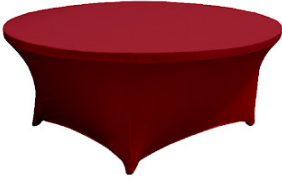

PRODUCT CODE: TB10 - SR

NAME: 6FT ROUND RED SPANDEX TABLE

COLOUR: MAROON RED

MATERIAL: HIGH DENSITY POLYETHYLENE / STEEL FRAME & SPANDEX CLOTH

SUITABILITY: INDOOR & OUTDOOR

DIMENSION: 1800mm(W) x 1800mm(D) x 740mm(H)

PRESS TO VIEW: <https://www.eventspartner.com.sg/product/6ft-round-red-spandex-table/>
EVENT IMAGE

1-3 DAYS RATE: $68.00

4-6 DAYS RATE: $80.00

PRODUCT CODE: TB10 - SBL

NAME: 6FT ROUND BLUE SPANDEX TABLE

COLOUR: NAVY BLUE

MATERIAL: HIGH DENSITY POLYETHYLENE / STEEL FRAME & SPANDEX CLOTH

SUITABILITY: INDOOR & OUTDOOR

DIMENSION: 1800mm(W) x 1800mm(D) x 740mm(H)