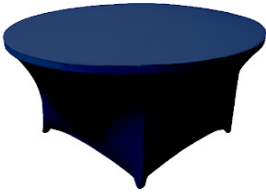

---

**PRODUCT CODE:** TB9 - SBL

**NAME:** 5FT ROUND BLUE SPANDEX TABLE

**COLOUR:** NAVY BLUE

**MATERIAL:** HIGH DENSITY POLYETHYLENE / STEEL FRAME & SPANDEX CLOTH

**SUITABILITY:** INDOOR & OUTDOOR

**DIMENSION:** 1520mm(W) x 1520mm(D) x 740mm(H)