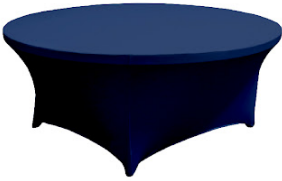

---

**PRODUCT CODE:** TB10 - SBL

**NAME:** 6FT ROUND BLUE SPANDEX TABLE

**COLOUR:** NAVY BLUE

**MATERIAL:** HIGH DENSITY POLYETHYLENE / STEEL FRAME & SPANDEX CLOTH

**SUITABILITY:** INDOOR & OUTDOOR

**DIMENSION:** 1800mm(W) x 1800mm(D) x 740mm(H)