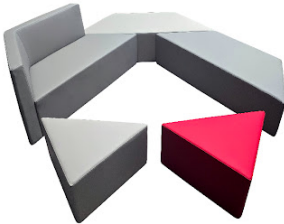

PRODUCT CODE: SF9 - TBR

NAME: VINTAGE CHESTERFIELD SOFA – THREE BROWN

COLOUR: BROWN

MATERIAL: SYNTHETIC LEATHER

SUITABILITY: INDOOR

DIMENSION: Product Size: 790mm(W) x 2050mm(D) x 690mm(H)
Seat Dimension: 540mm(W) x 1500mm(D) x 440mm(H)

PRESS TO VIEW: <https://www.eventspartner.com.sg/product/vintage-chesterfield-sofa-three-brown/>
EVENT IMAGE

1-3 DAYS RATE: $340.00

4-6 DAYS RATE: $400.00

PREMIUM