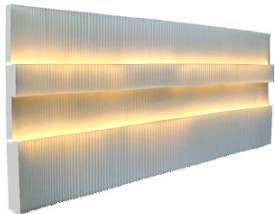

PRODUCT CODE: AC36 - KBR

NAME: KRAFT FLUTED PARTITION WALL – BROWN

COLOUR: BROWN

MATERIAL: ECO-FRIENDLY HONEYCOMB PAPERBOARD

SUITABILITY: INDOOR

DIMENSION: 235mm(W) x 5000mm(D) x 2200mm(H)
Adjustable Length: 3500mm(D) to 5500mm(D)

PRESS TO VIEW: <https://eventspartner.com.sg/product/kraft-fluted-wall-partition-brown/>
EVENT IMAGE

1-3 DAYS RATE: $850.00

4-6 DAYS RATE: $1000.00

PREMIUM