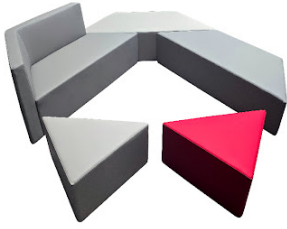

PREMIUM

PRODUCT CODE: SF12 - SET

NAME: TRIBO LOUNGE FORMA SET

COLOUR: LIGHT GREY / DARK GREY / RED

MATERIAL: DESIGNER GRADED SYNTHETIC LEATHER WITH SMOOTH FINISH

SUITABILITY: INDOOR

DIMENSION: Triangle: 530mm(W) X 740mm(D) X 400mm(H)
Without Backrest: 530mm(W) X 740mm-1480mm(D) X 400mm(H)
With Backrest Product Size: 530mm(W) X 1480mm(D) x 720mm(H)
With Backrest Seat Measurement: 430mm(W) X 740-1480mm(D) X 400mm(H)

PRESS TO VIEW: <https://www.eventspartner.com.sg/product/tribo-lounge-forma-set/>
EVENT IMAGE

1-3 DAYS RATE: $510.00

4-6 DAYS RATE: $600.00

PRODUCT CODE: SF13 - SB

NAME: REPLICA SWAN CHAIR – SINGLE SEATER – BLACK

COLOUR: BLACK / SILVER LEGS

MATERIAL: SYNTHETIC LEATHER & SATIN POLISHED ALUMINIUM

SUITABILITY: INDOOR

DIMENSION: Product Size: 610mm(W) x 710mm(D) x 770mm(H)
Seat Measurement: 445mm(W) x 465mm(D) x 440mm(H)